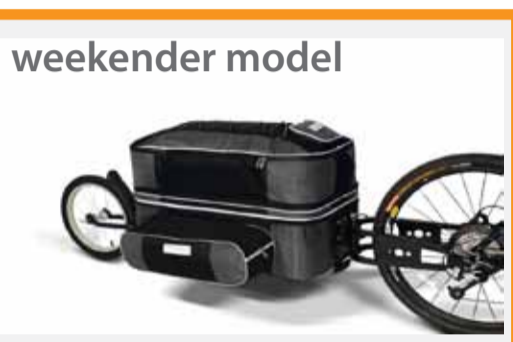

trailrat

we're ready..are you?

Consider this. You have just stepped off an international flight to your dream bike holiday destination. You, your bike and a crazy suitcase. But, it aint no normal suitcase. In a matter of minutes you have transformed your case into a fully self contained bicycle camping outfit. Complete with tent, stretcher, water facility, lights, solar charching kit and all you need to get on the road. You've gotta see it to believe it!

Complete with all components as standard. You buy the base trailer and build it up into one of seven configurations by adding the upgrade kit of your choice. The TrailRat can be a daily commuting trailer, a complete touring outfit and can even be fitted with its own eAssist kit that will give you unsurpassed electric input for up to 200 km. Quality hand welded alloy frame and fabrics complete this super bike trailer. Take a look. Be Amazed

Expedition Model comes with its own alloy stretcher and tent. Can be separated to make a ground tent or stretcher only

All models come complete with inbuilt inner backpack. All seams and zippers are fully waterproof. Reflective piping completes the fabric.

Our hitching arm is adjustable. This unique concept allows the trailer to fit to any bike, no matter what width the axle is on the bike.

All models come complete with rear trailing arm suspension.

the world's most versatile single wheel bike trailer