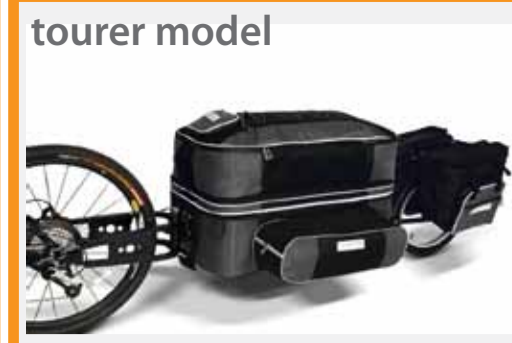

trailrat

we're ready..are you?

Consider this. You have just stepped off an international flight to your dream bike holiday destination. You, your bike and a crazy suitcase. But, it aint no normal suitcase. In a matter of minutes you have transformed your case into a fully self contained bicycle camping outfit. Complete with tent, stretcher, water facility, lights, solar charching kit and all you need to get on the road. You've gotta see it to believe it!

Complete with all components as standard. You buy the base trailer and build it up into one of seven configurations by adding the upgrade kit of your choice. The TrailRat can be a daily commuting trailer, a complete touring outfit and can even be fitted with its own eAssist kit that will give you unsurpassed electric input for up to 200 km. Quality hand welded alloy frame and fabrics complete this super bike trailer. Take a look. Be Amazed

Expedition Model comes with its own alloy stretcher and tent. Can be separated to make a ground tent or stretcher only

All models come complete with inbuilt inner backpack. All seams and zippers are fully waterproof. Reflective piping completes the fabric.

Our unique Quad-Hitch provides superior stability and strength to the bike and trailer. The trailer hitch is kept well clear of the rear derailleur and brakes.

Your TrailRat trailer comes equipped with self starting lights. No need to switch them on and off.