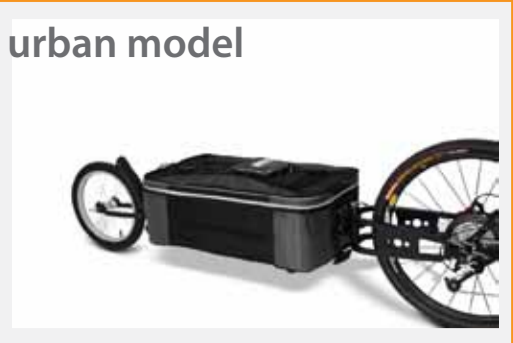

trailrat

we're ready..are you?

Consider this. You have just stepped off an international flight to your dream bike holiday destination. You, your bike and a crazy suitcase. But, it aint no normal suitcase. In a matter of minutes you have transformed your case into a fully self contained bicycle camping outfit. Complete with tent, stretcher, water facility, lights, solar charching kit and all you need to get on the road. You've gotta see it to believe it!

Complete with all components as standard. You buy the base trailer and build it up into one of seven configurations by adding the upgrade kit of your choice. The TrailRat can be a daily commuting trailer, a complete touring outfit and can even be fitted with its own eAssist kit that will give you unsurpassed electric input for up to 200 km. Quality hand welded alloy frame and fabrics complete this super bike trailer. Take a look. Be Amazed

Expedition Model comes with its own alloy stretcher and tent. Can be separated to make a ground tent or stretcher only

All models come complete with inbuilt inner backpack. All seams and zippers are fully waterproof. Reflective piping completes the fabric.

Our hitching arm is adjustable. This unique concept allows the trailer to fit to any bike, no matter what width the axle is on the bike.

All models come complete with rear trailing arm suspension.

the world's most versatile single wheel bike trailer