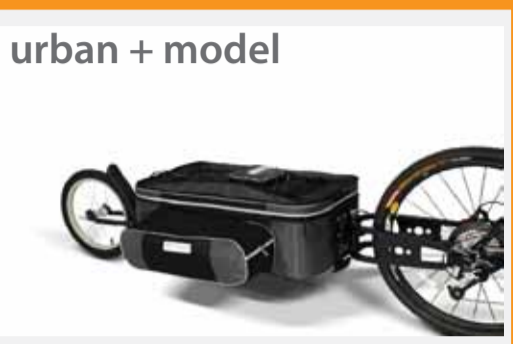

trailrat

we're ready..are you?

Consider this. You have just stepped off an international flight to your dream bike holiday destination. You, your bike and a crazy suitcase. But, it aint no normal suitcase. In a matter of minutes you have transformed your case into a fully self contained bicycle camping outfit. Complete with tent, stretcher, water facility, lights, solar charching kit and all you need to get on the road. You've gotta see it to believe it!

Complete with all components as standard. You buy the base trailer and build it up into one of seven configurations by adding the upgrade kit of your choice. The TrailRat can be a daily commuting trailer, a complete touring outfit and can even be fitted with its own eAssist kit that will give you unsurpassed electric input for up to 200 km. Quality hand welded alloy frame and fabrics complete this super bike trailer. Take a look. Be Amazed

Expedition Model comes with its own alloy stretcher and tent. Can be separated to make a ground tent or stretcher only

All models come complete with inbuilt inner backpack. All seams and zippers are fully waterproof. Reflective piping completes the fabric.

Our hitching arm is adjustable. This unique concept allows the trailer to fit to any bike, no matter what width the axle is on the bike.

All models come complete with rear trailing arm suspension.

the world's most versatile single wheel bike trailer